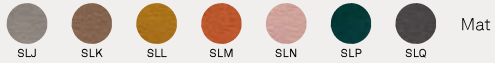

sedile | seat

tessuto | fabric