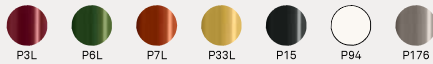

struttura | frame

metallo | metal