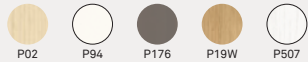

sedile | seat

legno | wood