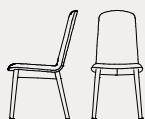

Riley chair

CB2158
46x60,5 H94 cm