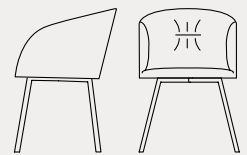

Rosie Soft

CB1922
55x59 H79 HB67 cm

CB1923
55x59 H79 HB67 cm

CB1901
55x59 H79 HB67 cm

CB1924
55x59 H79 HB67 cm

struttura |
frame

legno | wood

metallo | metal

sedile | seat

tessuto | fabric

similpelle |
faux leather

CB1923 | CB1924

Stoffe da Programma Made to Order
Fabrics from the Made to Order Program

Rosie Soft sedie | chairs

- CB1922 frassino P15L nero opaco / similpelle Vintage S0A deserto
ashwood P15L matt black / Vintage faux leather S0A desert
- CB1901 metallo P15 nero opaco / similpelle Vintage S0C ebano
metal P15 matt black / Vintage faux leather S0C ebony
- CB1924 metallo P15 nero opaco / similpelle Vintage S0B tabacco
metal P15 matt black / Vintage faux leather S0B tobacco

Rosie Soft CB1901 sedia | metallo P15 nero opaco / tessuto Venice S0F sabbia - chairs | metal P15 matt black / Venice fabric S0F sand Gate CB4088-R 160 tavolo allungabile | metallo P15 nero opaco / ceramica P133 stone - extending table | metal P15 matt black / ceramic P133 stone grey