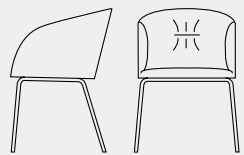

Rosie Soft

CB1922
55x59 H79 HB67 cm

CB1923
55x59 H79 HB67 cm

CB1901
55x59 H79 HB67 cm

CB1924
55x59 H79 HB67 cm

struttura |
frame

legno | wood

metallo | metal

sedile | seat

tessuto | fabric

similpelle |
faux leather

CB1923 | CB1924

Stoffe da Programma Made to Order
Fabrics from the Made to Order Program

Rosie Soft sedie | chairs

- CB1922 frassino P15L nero opaco / similpelle Vintage S0A deserto
ashwood P15L matt black / Vintage faux leather S0A desert
- CB1901 metallo P15 nero opaco / similpelle Vintage S0C ebano
metal P15 matt black / Vintage faux leather S0C ebony
- CB1924 metallo P15 nero opaco / similpelle Vintage S0B tabacco
metal P15 matt black / Vintage faux leather S0B tobacco

Rosie Soft CB1901 sedia | metallo P15 nero opaco / tessuto Venice S0F sabbia - chairs | metal P15 matt black / Venice fabric S0F sand Gate CB4088-R 160 tavolo allungabile | metallo P15 nero opaco / ceramica P133 stone - extending table | metal P15 matt black / ceramic P133 stone grey