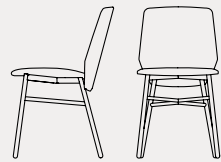

Sibilla / Sibilla Soft

CB1959
45x56 H83 cm

CB1959-A
45x56 H83 cm

SIBILLA CB1959

struttura | frame

metallo | metal

sedile | seat

rig. cuoio |
reg. leather

SIBILLA SOFT CB1959 -A

struttura | frame

metallo | metal

sedile | seat

tessuto | fabric

Stoffe da Programma Made to Order
Fabrics from the Made to Order Program

Sibilla Soft CB1959-A

sedie | metallo P3L rosso ossido opaco / tessuto Cros SLF bordeaux |
metallo P7L zafferano opaco / tessuto Cros SLD zafferano
chairs | metal P3L matt oxide red / Cros fabric SLF burgundy |
metal P7L matt saffron yellow / Cros fabric SLD saffron yellow