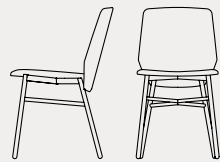

Sibilla / Sibilla Soft

CB1959
45x56 H83 cm

CB1959-A
45x56 H83 cm

SIBILLA CB1959

struttura | frame

metallo | metal

sedile | seat

rig. cuoio |
reg. leather

SIBILLA SOFT CB1959 -A

struttura | frame

metallo | metal

sedile | seat

tessuto | fabric

Stoffe da Programma Made to Order
Fabrics from the Made to Order Program

Sibilla Soft CB1959-A

sedie | metallo P3L rosso ossido opaco / tessuto Cros SLF bordeaux |
metallo P7L zafferano opaco / tessuto Cros SLD zafferano
chairs | metal P3L matt oxide red / Cros fabric SLF burgundy |
metal P7L matt saffron yellow / Cros fabric SLD saffron yellow