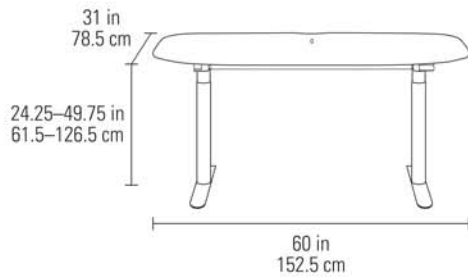

SOMMA™ LIFT DESK

BDI

SOMA™ LIFT DESKS

DESIGN JEFF BARE

6351 LIFT DESK 60

Dimensions

Top 60W x 31 in | 152.5W x 78.5 cm
Height 24.25–49.75 | 61.5–126.5
Top Capacity 250 lbs | 113.5 kg
Weight 124 lbs | 56.25 kg

6352 LIFT DESK 72

Dimensions

Top 72W x 31 in | 183W x 78.5 cm
Height 24.25–49.75 | 61.5–126.5
Top Capacity 250 lbs | 113.5 kg
Weight 137 lbs | 62.25 kg

6359 KEYBOARD/STORAGE DRAWER

Dimensions

2.5H x 33.5 x 11.25 in
6.5H x 85.5 x 28.5 cm
Capacity 20 lbs | 9 kg
Weight 12.5 lbs | 5.75 kg

OPTIONAL STORAGE

An optional lined storage drawer provides the ideal space for a keyboard and mouse. Side storage compartments keep pens and other small items in place when the drawer is in motion.

Soma Lift Desks rethink the standing desk up and down. With styling and finishes that an executive will appreciate, the collection's intelligently integrated features will excite even the most die-hard gamer.