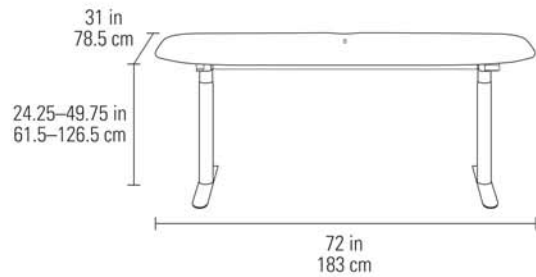

SOMMA™ LIFT DESK

BDI

SOMA™ LIFT DESKS

DESIGN JEFF BARE

6351 LIFT DESK 60

Dimensions

Top 60W x 31 in | 152.5W x 78.5 cm
Height 24.25–49.75 | 61.5–126.5
Top Capacity 250 lbs | 113.5 kg
Weight 124 lbs | 56.25 kg

6352 LIFT DESK 72

Dimensions

Top 72W x 31 in | 183W x 78.5 cm
Height 24.25–49.75 | 61.5–126.5
Top Capacity 250 lbs | 113.5 kg
Weight 137 lbs | 62.25 kg

6359 KEYBOARD/STORAGE DRAWER

Dimensions

2.5H x 33.5 x 11.25 in
6.5H x 85.5 x 28.5 cm
Capacity 20 lbs | 9 kg
Weight 12.5 lbs | 5.75 kg

OPTIONAL STORAGE

An optional lined storage drawer provides the ideal space for a keyboard and mouse. Side storage compartments keep pens and other small items in place when the drawer is in motion.

Soma Lift Desks rethink the standing desk up and down. With styling and finishes that an executive will appreciate, the collection's intelligently integrated features will excite even the most die-hard gamer.

DIGITAL CONTROL PADDLE

Operating with a gentle push or pull, the desk's control paddle moves the desk to the ideal height. A user-friendly digital menu allowing you to program a host of helpful features, and a quick-lock feature secures the desk in position when desired. The control paddle can be installed on either side of the desk.