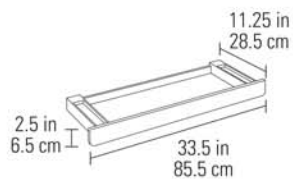

SOMMA™ LIFT DESK

BDI

SOMA™ LIFT DESKS

DESIGN JEFF BARE

6351 LIFT DESK 60

Dimensions

Top 60W x 31 in | 152.5W x 78.5 cm
Height 24.25–49.75 | 61.5–126.5
Top Capacity 250 lbs | 113.5 kg
Weight 124 lbs | 56.25 kg

6352 LIFT DESK 72

Dimensions

Top 72W x 31 in | 183W x 78.5 cm
Height 24.25–49.75 | 61.5–126.5
Top Capacity 250 lbs | 113.5 kg
Weight 137 lbs | 62.25 kg

6359 KEYBOARD/STORAGE DRAWER

Dimensions

2.5H x 33.5 x 11.25 in
6.5H x 85.5 x 28.5 cm
Capacity 20 lbs | 9 kg
Weight 12.5 lbs | 5.75 kg

OPTIONAL STORAGE

An optional lined storage drawer provides the ideal space for a keyboard and mouse. Side storage compartments keep pens and other small items in place when the drawer is in motion.

Soma Lift Desks rethink the standing desk up and down. With styling and finishes that an executive will appreciate, the collection's intelligently integrated features will excite even the most die-hard gamer.