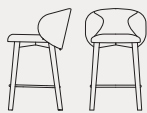

Tuka

CB1994
46x57 H81 cm

CB2117
55x56 H76 HB65 cm

CB2113
69x71 H72 HS43 HB64 cm

CB1997
55x56 H88 HS65 cm

CB1998
55x56 H98 HS76 cm

CB1993
46x57 H81 cm

CB1999
55x56 H76 HB65 cm

CB2114
69x71 H72 HS43 HB64 cm

CB2127 180 | CB2127 360
56,5x59 H78 HB69,5 cm

CB2126
56,5x59 H83(73) HS56,5(46,5)
HB74,5(64,5) cm

CB1995
55x56 H88 HS65 cm

CB1996
55x56 H98 HS76 cm

sedute | seating

Tuka sedie | chairs
CB1994 sedia | faggio P132 grafite / tessuto Mat SLQ grigio
chair | beech P132 graphite / Mat fabric SLQ grey
CB1999 sedia | metallo P15 nero opaco / tessuto Cros SLF bordeaux
chair | metal P15 matt black / Cros fabric SLF burgundy