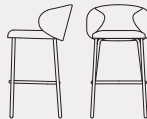

Tuka

CB1994
46x57 H81 cm

CB2117
55x56 H76 HB65 cm

CB2113
69x71 H72 HS43 HB64 cm

CB1997
55x56 H88 HS65 cm

CB1998
55x56 H98 HS76 cm

CB1993
46x57 H81 cm

CB1999
55x56 H76 HB65 cm

CB2114
69x71 H72 HS43 HB64 cm

CB2127 180 | CB2127 360
56,5x59 H78 HB69,5 cm

CB2126
56,5x59 H83(73) HS56,5(46,5)
HB74,5(64,5) cm

CB1995
55x56 H88 HS65 cm

CB1996
55x56 H98 HS76 cm

sedute | seating

Tuka sedie | chairs
CB1994 sedia | faggio P132 grafite / tessuto Mat SLQ grigio
chair | beech P132 graphite / Mat fabric SLQ grey
CB1999 sedia | metallo P15 nero opaco / tessuto Cros SLF bordeaux
chair | metal P15 matt black / Cros fabric SLF burgundy