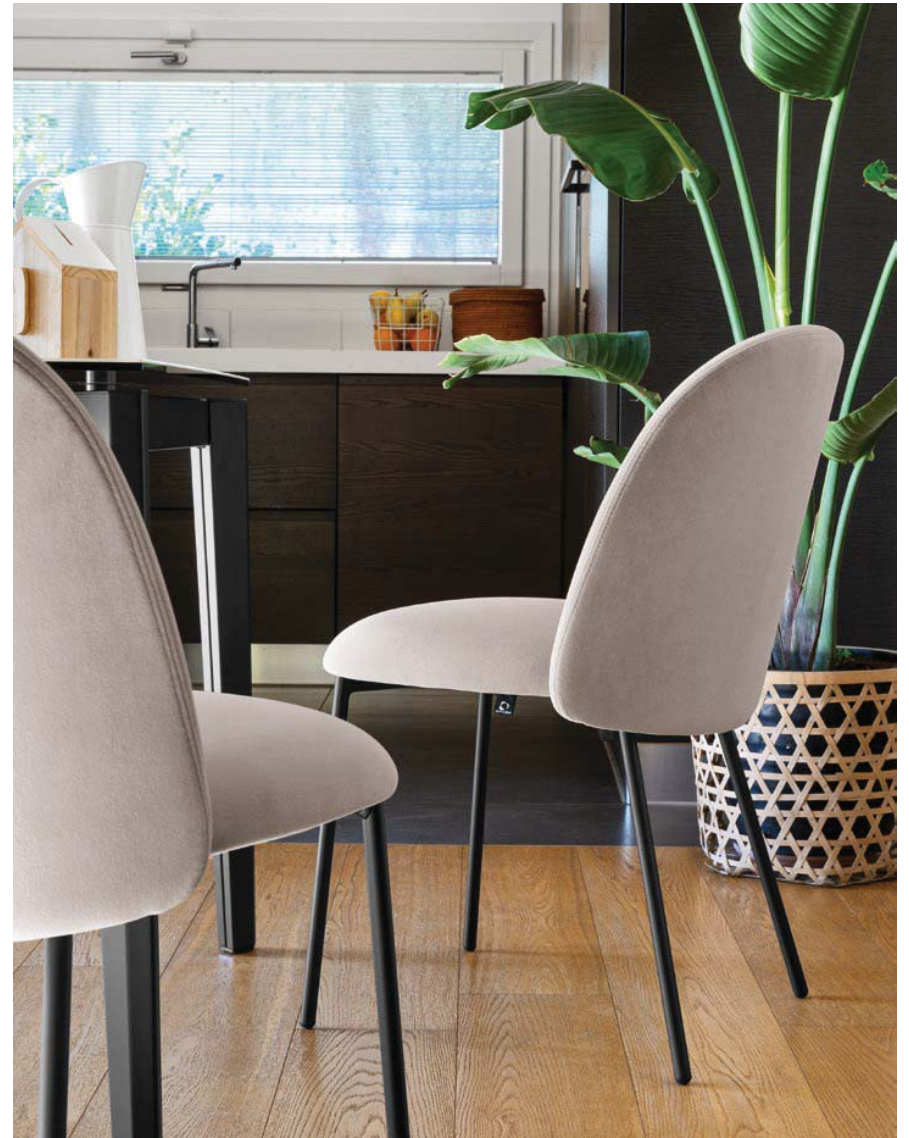

sedute | seating