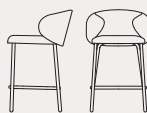

Tuka

CB1994
46x57 H81 cm

CB2117
55x56 H76 HB65 cm

CB2113
69x71 H72 HS43 HB64 cm

CB1997
55x56 H88 HS65 cm

CB1998
55x56 H98 HS76 cm

CB1993
46x57 H81 cm

CB1999
55x56 H76 HB65 cm

CB2114
69x71 H72 HS43 HB64 cm

CB2127 180 | CB2127 360
56,5x59 H78 HB69,5 cm

CB2126
56,5x59 H83(73) HS56,5(46,5)
HB74,5(64,5) cm

CB1995
55x56 H88 HS65 cm

CB1996
55x56 H98 HS76 cm

sedute | seating

Tuka sedie | chairs
CB1994 sedia | faggio P132 grafite / tessuto Mat SLQ grigio
chair | beech P132 graphite / Mat fabric SLQ grey
CB1999 sedia | metallo P15 nero opaco / tessuto Cros SLF bordeaux
chair | metal P15 matt black / Cros fabric SLF burgundy