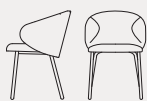

Tuka

CB1994
46x57 H81 cm

CB2117
55x56 H76 HB65 cm

CB2113
69x71 H72 HS43 HB64 cm

CB1997
55x56 H88 HS65 cm

CB1998
55x56 H98 HS76 cm

CB1993
46x57 H81 cm

CB1999
55x56 H76 HB65 cm

CB2114
69x71 H72 HS43 HB64 cm

CB2127 180 | CB2127 360
56,5x59 H78 HB69,5 cm

CB2126
56,5x59 H83(73) HS56,5(46,5)
HB74,5(64,5) cm

CB1995
55x56 H88 HS65 cm

CB1996
55x56 H98 HS76 cm

sedute | seating

Tuka sedie | chairs
CB1994 sedia | faggio P132 grafite / tessuto Mat SLQ grigio
chair | beech P132 graphite / Mat fabric SLQ grey
CB1999 sedia | metallo P15 nero opaco / tessuto Cros SLF bordeaux
chair | metal P15 matt black / Cros fabric SLF burgundy