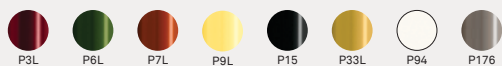

Tuka

struttura | frame

legno | wood

metallo | metal

sedile | seat

tessuto | fabric

similpelle | faux leather

CB1997 | CB1998 SGABELLI CON POGGIPIEDI IN METALLO VERNICIATO NERO OPACO |
STOOLS WITH MATT BLACK VARNISHED METAL FOOTREST

CB2127 180

CB2127 360
CB2126

CB2126

sedute | seating