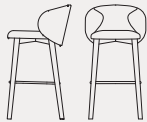

Tuka

CB1994
46x57 H81 cm

CB2117
55x56 H76 HB65 cm

CB2113
69x71 H72 HS43 HB64 cm

CB1997
55x56 H88 HS65 cm

CB1998
55x56 H98 HS76 cm

CB1993
46x57 H81 cm

CB1999
55x56 H76 HB65 cm

CB2114
69x71 H72 HS43 HB64 cm

CB2127 180 | CB2127 360
56,5x59 H78 HB69,5 cm

CB2126
56,5x59 H83(73) HS56,5(46,5)
HB74,5(64,5) cm

CB1995
55x56 H88 HS65 cm

CB1996
55x56 H98 HS76 cm

sedute | seating

Tuka sedie | chairs
CB1994 sedia | faggio P132 grafite / tessuto Mat SLQ grigio
chair | beech P132 graphite / Mat fabric SLQ grey
CB1999 sedia | metallo P15 nero opaco / tessuto Cros SLF bordeaux
chair | metal P15 matt black / Cros fabric SLF burgundy