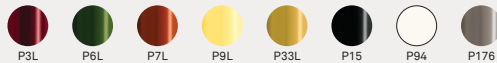

metallo | metal