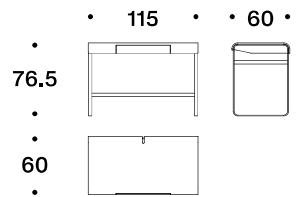

The **Alphabet desk**, designed by **967arch**, is enriched with a mirror accessory.

Adjustable in three heights, the mirror can be integrated into the desk at any time. Combined with the **Beauty** armchair, coordinated with it in terms of finishes and dimensions, it is a piece of furniture that completes the collection dedicated to the bedroom.

L 115 x P 60 x H 121-126 cm

dati tecnici / technical data

Struttura

In metallo verniciato.

Top

In mdf curvato, finitura laccata. Disponibile con o senza cassetto. Quest'ultimo monta guide con rientro ammortizzato.

Specchio

Dal diametro di 41 cm e spessore 5 mm, agganciato al top attraverso un supporto metallico verniciato, regolabile a tre altezze.

Structure

In painted metal.

Top

In curved mdf, lacquered finish. Available with or without drawer. The latter mounts guides with amortized return.

Mirror

With diameter 41 cm and thickness 5 mm, attached to the top through a painted metal support, adjustable to three heights.

dati tecnici / technical data

Scrivania
/ Desk

Scrivania con cassetto
/ Desk with drawer