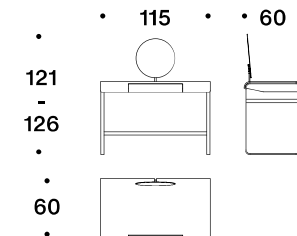

Scrivania con cassetto e specchio
/ Desk with drawer and mirror