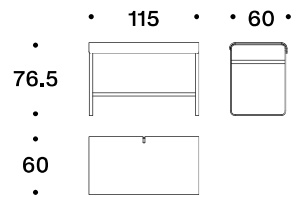

The **Alphabet desk**, designed by **967arch**, is enriched with a mirror accessory.

Adjustable in three heights, the mirror can be integrated into the desk at any time. Combined with the **Beauty** armchair, coordinated with it in terms of finishes and dimensions, it is a piece of furniture that completes the collection dedicated to the bedroom.

L 115 x P 60 x H 121-126 cm

dati tecnici / technical data

Struttura

In metallo verniciato.

Top

In mdf curvato, finitura laccata. Disponibile con o senza cassetto. Quest'ultimo monta guide con rientro ammortizzato.

Specchio

Dal diametro di 41 cm e spessore 5 mm, agganciato al top attraverso un supporto metallico verniciato, regolabile a tre altezze.

Structure

In painted metal.

Top

In curved mdf, lacquered finish. Available with or without drawer. The latter mounts guides with amortized return.

Mirror

With diameter 41 cm and thickness 5 mm, attached to the top through a painted metal support, adjustable to three heights.

dati tecnici / technical data

Scrivania
/ Desk

Scrivania con cassetto
/ Desk with drawer