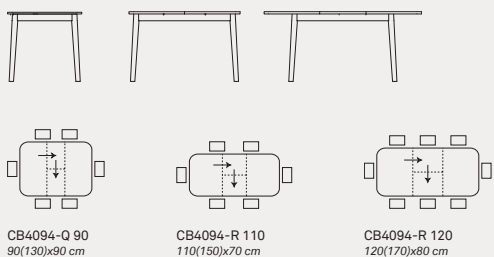

CB4094-R 110
110(150)x70 cm

CB4094-R 120
120(170)x80 cm

Dine

CB4094-Q 90
90(130)x90 cm