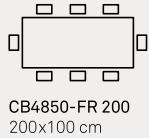

Duel

CB4850-FR 200
200x100 cm

CB4850-R 200
200(250)(300)x100 cm

basamento | base

metallo | metal

P15

P94

P38M

piano | top

ceramica | ceramic

P1C

P2C

P5C

P6C

P17C

P24C