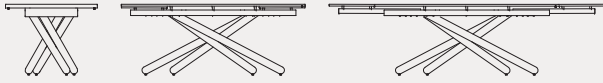

Duel

basamento | base

metallo | metal

piano | top

ceramica | ceramic

legno | wood

solo/only CB4850-FR200

Eco-Stone

solo/only CB4850-FR200

tavoli | tables