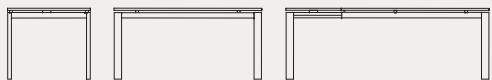

# Gate

CB4088-R 160  
160(220)x90 cm

CB4088-R 180  
180(240)x100 cm

## piano | top

ceramica | ceramic

EASY  
extension

tavoli | tables

Gate CB4088-R 180  
tavolo allungabile | metallo P15 nero opaco /  
ceramica P5C sale  
extending table | metal P15 matt black /  
ceramic P5C salt white

## Gate

EASY  
x-tension

ALLUNGA SEMI-AUTOMATICA tavolo allungabile con meccanismo semi automatico; le allunghe vengono posizionate agevolmente traslando su apposite guide.  
SEMI-AUTOMATIC EXTENSION extendable table with semi-automatic mechanism; the extensions are easily aligned with the top by gliding on special runners.