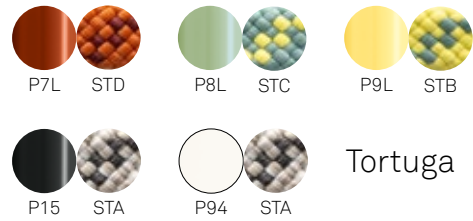

QS

Yo!

CB1986-E | 47x55,5 H81 cm

CB1991-E | 54x55,5 H81 HB65 cm

CB1987-E | 50x54 H98 HS65 cm

CB1992-E | 51x54 H109 HS76 cm

struttura/sedile
frame/seat

metallo/cordino
metal/string

Tortuga

Tortuga

NOTE: Finishes/versions of this product are included in the Quick Ship Program. To find out which ones, please consult the US Price List and look for the QS icon.

Yo! CB1991-E
sedia con braccioli | metallo P15 nero
opaco / cordino Tortuga STA sabbia
armchair | metal P15 matt black /
Tortuga string STA sand