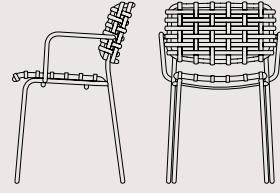

QS

Yo!

CB1986-E | 47x55,5 H81 cm

CB1991-E | 54x55,5 H81 HB65 cm

CB1987-E | 50x54 H98 HS65 cm

CB1992-E | 51x54 H109 HS76 cm

struttura/sedile
frame/seat

metallo/cordino
metal/string

Tortuga

Tortuga

NOTE: Finishes/versions of this product are included in the Quick Ship Program. To find out which ones, please consult the US Price List and look for the QS icon.

Yo! CB1991-E
sedia con braccioli | metallo P15 nero
opaco / cordino Tortuga STA sabbia
armchair | metal P15 matt black /
Tortuga string STA sand