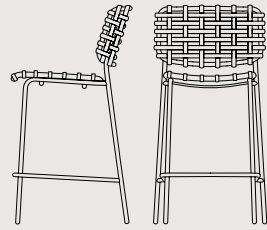

QS

Yo!

CB1986-E | 47x55,5 H81 cm

CB1991-E | 54x55,5 H81 HB65 cm

CB1987-E | 50x54 H98 HS65 cm

CB1992-E | 51x54 H109 HS76 cm

struttura/sedile
frame/seat

metallo/cordino
metal/string

Tortuga

Tortuga

NOTE: Finishes/versions of this product are included in the Quick Ship Program. To find out which ones, please consult the US Price List and look for the QS icon.

Yo! CB1991-E
sedia con braccioli | metallo P15 nero
opaco / cordino Tortuga STA sabbia
armchair | metal P15 matt black /
Tortuga string STA sand