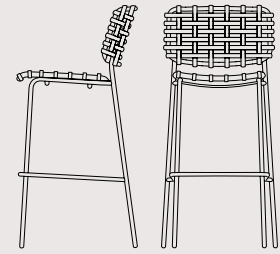

QS

Yo!

CB1986-E | 47x55,5 H81 cm

CB1991-E | 54x55,5 H81 HB65 cm

CB1987-E | 50x54 H98 HS65 cm

CB1992-E | 51x54 H109 HS76 cm

struttura/sedile
frame/seat

metallo/cordino
metal/string

Tortuga

Tortuga

NOTE: Finishes/versions of this product are included in the Quick Ship Program. To find out which ones, please consult the US Price List and look for the QS icon.

Yo! CB1991-E
sedia con braccioli | metallo P15 nero
opaco / cordino Tortuga STA sabbia
armchair | metal P15 matt black /
Tortuga string STA sand