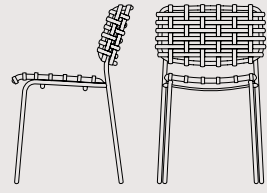

QS

Yo!

CB1986-E | 47x55,5 H81 cm

CB1991-E | 54x55,5 H81 HB65 cm

CB1987-E | 50x54 H98 HS65 cm

CB1992-E | 51x54 H109 HS76 cm

struttura/sedile
frame/seat

metallo/cordino
metal/string

Tortuga

Tortuga

NOTE: Finishes/versions of this product are included in the Quick Ship Program. To find out which ones, please consult the US Price List and look for the QS icon.

Yo! CB1991-E
sedia con braccioli | metallo P15 nero
opaco / cordino Tortuga STA sabbia
armchair | metal P15 matt black /
Tortuga string STA sand