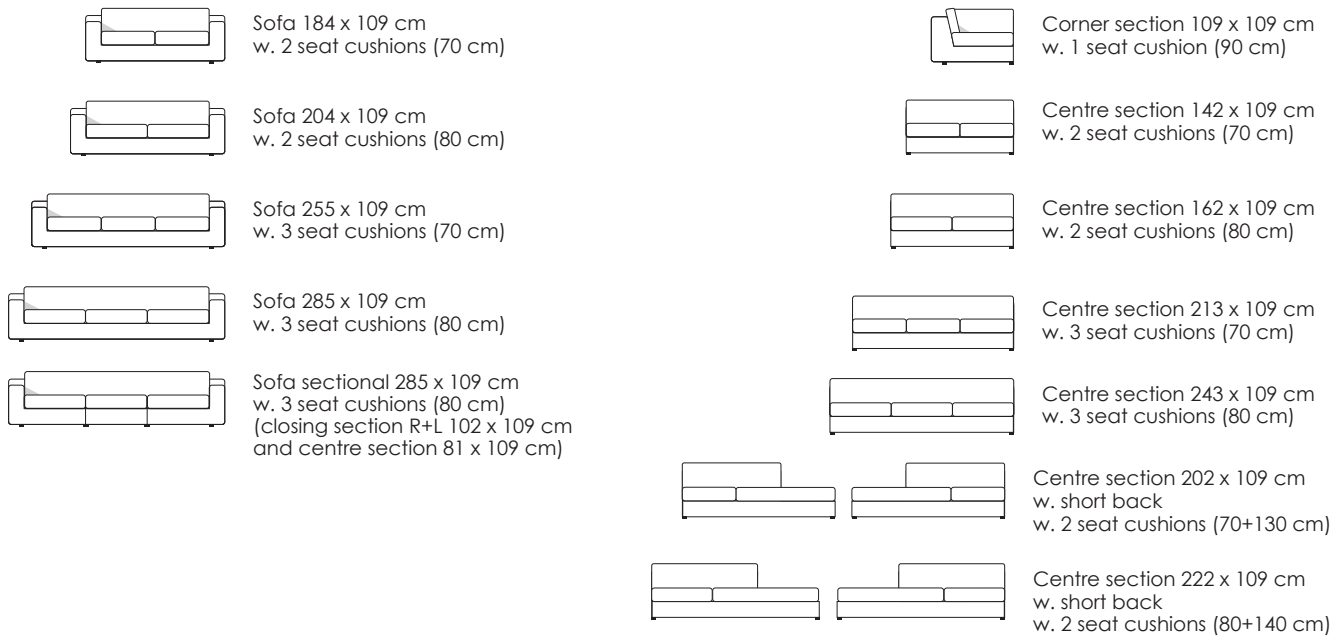

Footstool closing L. + R.  
centre or corner placed  
or freestanding  
109 x 109 cm

Closing section 183 x 109 cm  
w. 2 seat cushions (80 cm)

Footstool closing L. + R.  
centre or corner placed  
or freestanding  
140 x 109 cm

Closing section 234 x 109 cm  
w. 3 seat cushions (70 cm)

Closing section 264 x 109 cm  
w. 3 seat cushions (80 cm)

Chaise longue 100 x 179 cm

Chaise longue 130 x 179 cm

Scale 1:100

All overall dimensions correspond to frame sizes.

Model Aton · Design by Jens Juul Eilersen

Arm height: 52 cm · Arm width: 21 cm · Total depth (frame): 109 cm · Seat depth: 53 cm · Seat height: 43 cm · Total height (frame): 60 cm

Scale 1:100  
All overall dimensions correspond to frame sizes.  
The drawings are not a detailed expression of how the final furniture appears.

Model Aton · Design by Jens Juul Eilersen

Arm height: 52 cm · Arm width: 21 cm · Total depth (frame): 109 cm · Seat depth: 53 cm · Seat height: 43 cm · Total height (frame): 60 cm

Closing section 92 x 109 cm  
w. 1 seat cushions (70 cm)