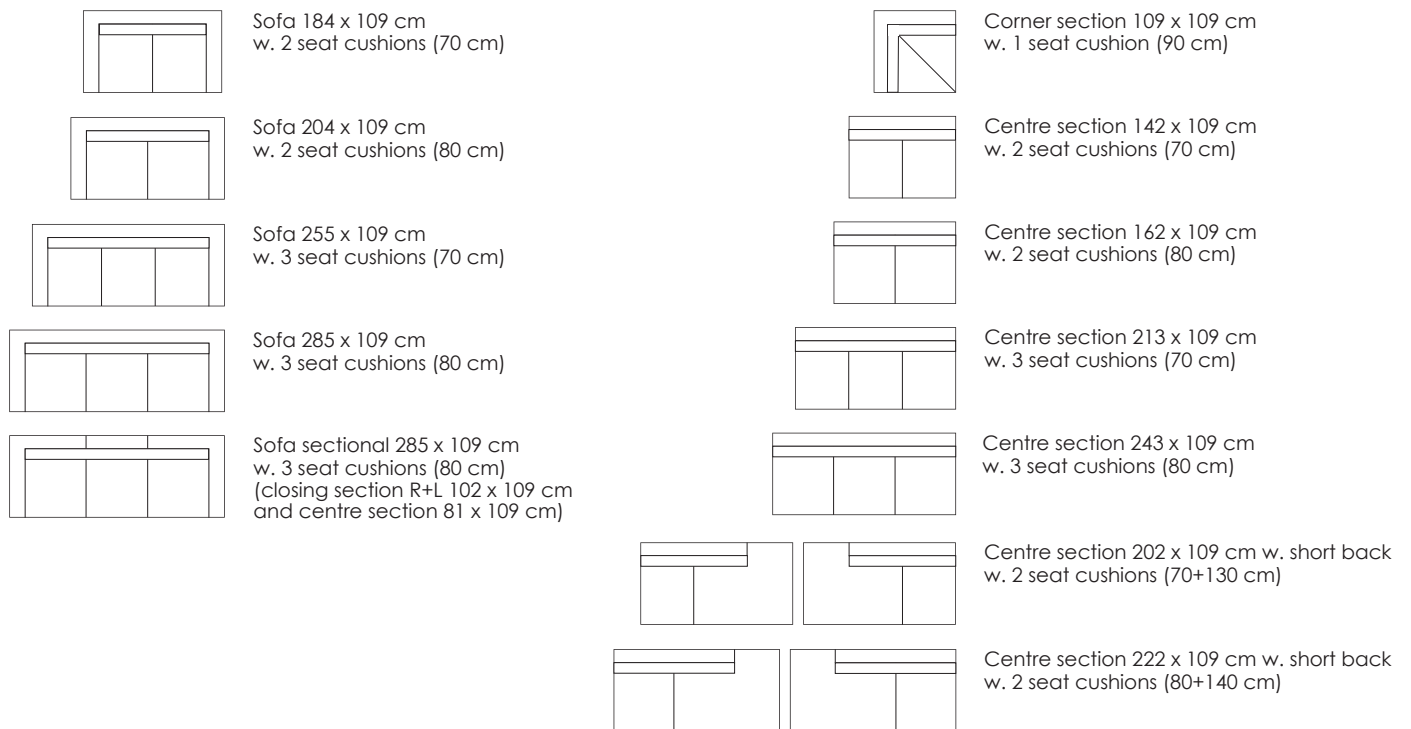

Model Aton · Design by Jens Juul Eilersen

Arm height: 52 cm · Arm width: 21 cm · Total depth (frame): 109 cm · Seat depth: 53 cm · Seat height: 43 cm · Total height (frame): 60 cm

Scale 1:100

All overall dimensions correspond to frame sizes.

Model Aton · Design by Jens Juul Eilersen

Arm height: 52 cm · Arm width: 21 cm · Total depth (frame): 109 cm · Seat depth: 53 cm · Seat height: 43 cm · Total height (frame): 60 cm

Closing section 92 x 109 cm  
seat cushions (70 cm)

Model Aton · Design by Jens Juul Eilersen

Arm height: 52 cm · Arm width: 21 cm · Total depth (frame): 109 cm · Seat depth: 53 cm · Seat height: 43 cm · Total height (frame): 60 cm

Scale 1:100  
All overall dimensions correspond to frame sizes.  
The drawings are not a detailed expression of how the final furniture appears.

Model Aton · Design by Jens Juul Eilersen

Arm height: 52 cm · Arm width: 21 cm · Total depth (frame): 109 cm · Seat depth: 53 cm · Seat height: 43 cm · Total height (frame): 60 cm

Closing section 92 x 109 cm  
w. 1 seat cushions (70 cm)