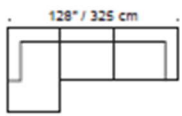

847FC325160

BASELINE ARRANGEMENT
CALICO + REMOVEABLE COVER
1x84700100160 + 1x84100100100
+ 1x84200125100 + 3x84800065055
+ 1x84900070017
ALL IN FABRIC GRAVEL 26, ROTH 18
FREE STANDING #84100100100