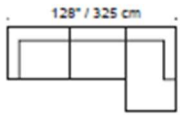

846FC325160

BASELINE ARRANGEMENT
CALICO + REMOVEABLE COVER
1x84600100160 + 1x84100100100
+ 1x84300125100 + 3x84800065055
+ 1x84900070017
ALL IN FABRIC
GRAVEL 26, ROTH 18
FREE STANDING #84100100100

JENA, LEVEL II, MUNICH: $7249

GRAVEL, TANGENT: $7499

ROTH: $7999

BERLIN, MUNSTER: $8599

CURL: $9499