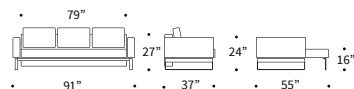

Cassius Quilt Chrome

Design by Per Weiss 2005, 2013

Bed size: 55" x 79" | Metal frame with Pocket Spring comfort, see page 94 | Legs in chromed steel | Shown in 538 Melange Light Grey | Shown fabrics: 2-4 weeks delivery time | Other fabric options with 12-14 weeks delivery time, see page 99 | Please note that due to the fabric style the quilted covers cannot be made in following fabrics: Cordufine 316, 317, 318, Kenya 577, 578, 579 and Corduroy 595 | Scan the QR code and see further features at our website