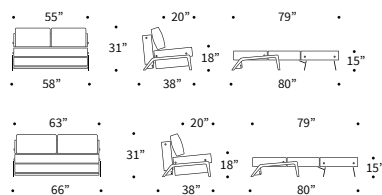

Cubed 02 Alu

Design by Per Weiss, Oliver & Lukas WeissKrogh 2009, 2019

Bed sizes: 55" x 79" & 63" x 79" | No-zag Spring with high resilient foam comfort, see page 95 | Legs in aluminum | Page 38: Shown in 521 Mixed Dance Grey | Page 39: Shown in 527 Mixed Dance Natural | Shown fabrics: 2-4 weeks delivery time | Other fabric options with 12-14 weeks delivery time, see page 99 | Scan the QR code and see further features at our website