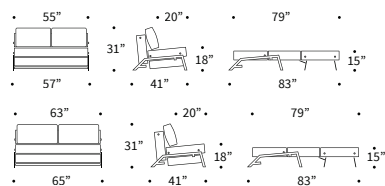

Cubed 02 Chrome

Design by Per Weiss 2009

Bed sizes: 55" x 79" & 63" x 79" | No-zag Spring with high resilient foam comfort, see page 95 | Legs in chromed steel | Shown in 521 Mixed Dance Grey | Shown fabrics: 2-4 weeks delivery time | Other fabric options with 12-14 weeks delivery time, see page 99 | Scan the QR code and see further features at our website