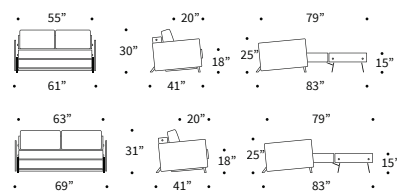

Cubed 02 with arms

Design by Per Weiss 2009, 2015

Bed sizes: 55" x 79" & 63" x 79" | No-zag Spring with high resilient foam comfort, see page 95 | Legs in matt black steel | Shown in 527 Mixed Dance Natural | Shown fabrics: 2-4 weeks delivery time | Other fabric options with 12-14 weeks delivery time, see page 99 | Scan the QR code and see further features at our website