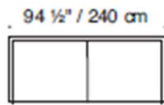

6540B240100

DROP SOFA
CALICO + REMOVEABLE COVER
SOFA 94 1/2" X 39 1/4"
1X65400240100 + 2X65800055095
ALL IN FABRIC MUNSTER 04

JENA, LEVEL II, MUNICH: $6799 (sofa) / $12,799 (sectional)

GRAVEL, TANGENT: $6999 (sofa) / $13,499 (sectional)

ROTH: $7499 (sofa) / $14,999 (sectional)

BERLIN, MUNSTER: $7699 (sofa) / $15,499 (sectional)

CURL: $7999 (sofa) / $15,999 (sectional)