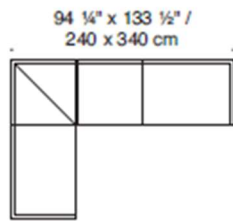

654C4240340
REVERSIBLE

DROP ARRANGEMENT
CALICO + REMOVEABLE COVER
CORNER SOFA 94 1/2" X 133 1/2"
1X65300140100 + 1X65100100100
+ 1X65000100100 + 1X65200140100
2X65800055055 + 1X65800055075
+ 2X65800055095
FREE STANDING #651
ALL IN FABRIC GRAVEL 07