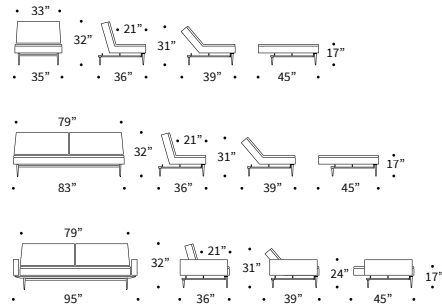

Design by Per Weiss 2011

Bed size: 45" x 83" | Chair/Lounger size: 45" x 35" | Metal frame with Pocket Spring Dual comfort, see page 94 | Legs in dark lacquered oak | Page 24: Shown in 521 Mixed Dance Grey | Page 25: Shown in 527 Mixed Dance Natural | Shown fabrics: 2-4 weeks delivery time | Other fabric options with 12-14 weeks delivery time, see page 99 | Scan the QR code and see further features at our website