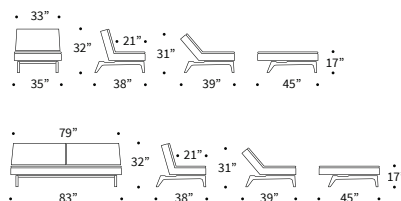

Dublexo Eik Smoked Oak

Design by Per Weiss, Oliver & Lukas WeissKrogh 2011, 2015

Bed size: 45" x 83" | Chair/Lounger size: 45" x 35" | Metal frame with Pocket Spring Dual comfort, see page 94 | Legs in smoked oak | Page 20: Shown in 506 Elegance Paprika | Page 21: Shown in 521 Mixed Dance Grey | Shown fabrics: 2-4 weeks delivery time | Other fabric options with 12-14 weeks delivery time, see page 99 | Scan the QR code and see further features at our website