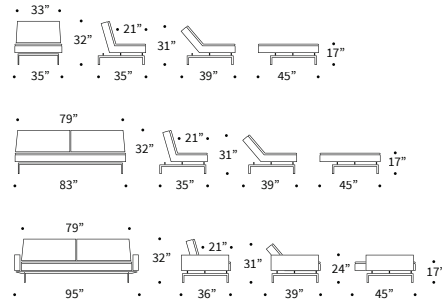

Design by Per Weiss 2011

Bed size: 45" x 83" | Chair/Lounger size: 45" x 35" | Metal frame with Pocket Spring Dual comfort, see page 94 | Legs in stainless steel | Page 22: Shown in 521 Mixed Dance Grey | Page 23: Shown in 506 Elegance Paprika | Shown fabrics: 2-4 weeks delivery time | Other fabric options with 12-14 weeks delivery time, see page 99 | Scan the QR code and see further features at our website