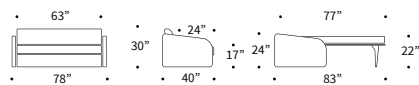

Eivor

Design by Per Weiss 2017

Bed size: 63" x 77" | Metal frame with Dual Memory mattress, see page 95 | Shown in 579 Kenya Gravel | Shown fabrics: 2-4 weeks delivery time | Scan the QR code and see further features at our website