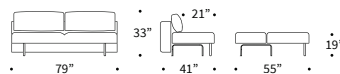

**Frode Dark Styletto**

Design by Per Weiss 2016

Bed size: 55" x 79" | Metal frame with Pocket Spring Dual comfort, see page 94 | Styletto legs in dark lacquered oak | Bedding box | Page 68: Shown in 565 Twist Granite | Page 69: Shown in 531 Bouclé Off White | Shown fabrics: 2-4 weeks delivery time | Other fabric options with 12-14 weeks delivery time, see page 99 | Scan the QR code and see further features at our website