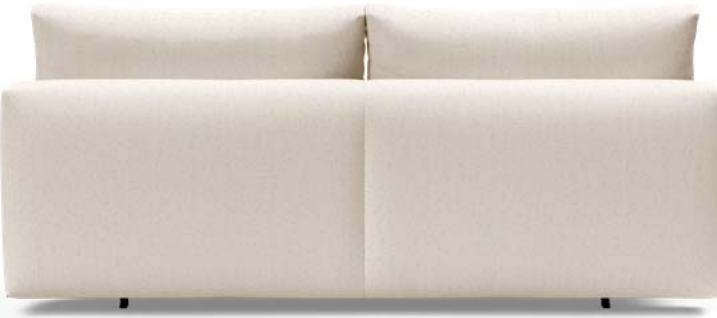

**Frode Dark Styletto**

Design by Per Weiss 2016

Bed size: 55" x 79" | Metal frame with Pocket Spring Dual comfort, see page 94 | Styletto legs in dark lacquered oak | Bedding box | Page 68: Shown in 565 Twist Granite | Page 69: Shown in 531 Bouclé Off White | Shown fabrics: 2-4 weeks delivery time | Other fabric options with 12-14 weeks delivery time, see page 99 | Scan the QR code and see further features at our website