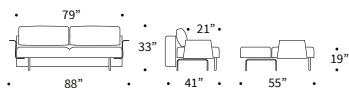

Frode Dark Styletto with walnut arms

Design by Per Weiss 2016

Bed size: 55" x 79" | Metal frame with Pocket Spring Dual comfort, see page 94 | Styletto legs in dark lacquered oak | Arms in walnut veneer | Bedding box | Shown in 531 Bouclé Off White | Shown fabrics: 2-4 weeks delivery time | Other fabric options with 12-14 weeks delivery time, see page 99 | Scan the QR code and see further features at our website