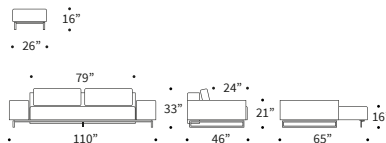

Grand Deluxe Excess Lounger

Design by Per Weiss 2015

Bed size: 63" x 79" | Ottoman size: 26" x 26" | Metal frame with Excess Pocket Spring comfort, see page 94 | Legs in black stained wood | Two arm trays included | Page 92: Shown in 538 Melange Light Grey | Page 93: Shown in 528 Mixed Dance Blue | Shown fabrics: 2-4 weeks delivery time | Other fabric options with 12-14 weeks delivery time, see page 99 | Scan the QR code and see further features at our website