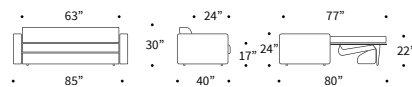

**Killian**

Design by Per Weiss 2019

Bed size: 63" x 77" | Metal frame with Dual Memory mattress, see page 95 | Shown in 565 Twist Granite | Shown fabrics: 2-4 weeks delivery time | Scan the QR code and see further features at our website