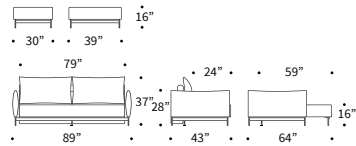

Malloy

Design by Per Weiss 2020

Bed size: 59" x 79" | Ottoman size: 30" x 39" | Metal frame with Pocket Spring Dual comfort, see page 94 | Legs in matt black steel | Bedding box | Shown in 579 Kenya Gravel | Shown fabrics: 2-4 weeks delivery time | Other fabric options with 12-14 weeks delivery time, see page 99 | Scan the QR code and see further features at our website