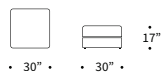

Osvald with Cornila ottoman

Design by Emil Højfeldt & Per Weiss 2015, 2018

Bed size: 59" x 79" | Ottoman size: 30" x 30" | Metal frame with Pocket Spring Dual comfort, see page 94 | Storage in sofa bed & ottoman | Page 74-75: Shown in 538 Melange Light Grey | Page 76-77: Shown in 579 Kenya Gravel | Shown fabrics: 2-4 weeks delivery time | Other fabric options with 12-14 weeks delivery time, see page 99 | Scan the QR code and see further features at our website