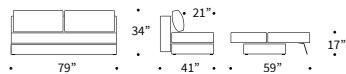

Osvald with Cornila ottoman

Design by Emil Højfeldt & Per Weiss 2015, 2018

Bed size: 59" x 79" | Ottoman size: 30" x 30" | Metal frame with Pocket Spring Dual comfort, see page 94 | Storage in sofa bed & ottoman | Page 74-75: Shown in 538 Melange Light Grey | Page 76-77: Shown in 579 Kenya Gravel | Shown fabrics: 2-4 weeks delivery time | Other fabric options with 12-14 weeks delivery time, see page 99 | Scan the QR code and see further features at our website