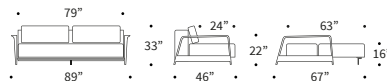

Ran Deluxe Excess Lounger

Design by Per Weiss, Oliver & Lukas WeissKrogh 2016

Bed size: 63" x 79" | Metal frame with Excess Pocket Spring comfort, see page 94 | Arms & legs in walnut veneer | Shown in 527 Mixed Dance Natural | Shown fabrics: 2-4 weeks delivery time | Other fabric options with 12-14 weeks delivery time, see page 99 | Scan the QR code and see further features at our website