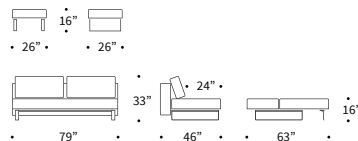

**Supremax Deluxe Excess Lounger**

Design by Per Weiss 2008

Bed size: 63" x 79" | Ottoman size: 26" x 26" | Metal frame with Excess Pocket Spring comfort, see page 94 | Legs in chromed steel | Page 86: Shown in 528 Mixed Dance Blue | Page 87: Shown in 527 Mixed Dance Natural | Shown fabrics: 2-4 weeks delivery time | Other fabric options with 12-14 weeks delivery time, see page 99 | Scan the QR code and see further features at our website