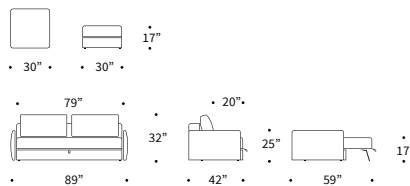

Tripi with Cornila ottoman

Design by Emil Højfeldt & Per Weiss 2015, 2018

Bed size: 59" x 79" | Ottoman size: 30" x 30" | Metal frame with Pocket Spring Dual comfort, see page 94 | Storage in sofa bed & ottoman | Shown in 579 Kenya Gravel | Shown fabrics: 2-4 weeks delivery time | Other fabric options with 12-14 weeks delivery time, see page 99 | Scan the QR code and see further features at our website