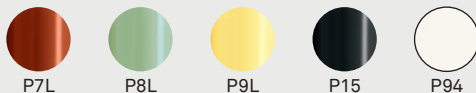

Yo!

CB4812-FD 90 E
Ø90 H75 cm

CB4812-FD 120 E
Ø120 H75 cm

CB4812-FR 160 E
160x90 H75 cm

CB4812-FS 160 E
160x90 H75 cm

CB4812-FR 200 E
200x100 H75 cm

CB4812-FS 200 E
200x100 H75 cm

CB4812-FSH 70 E
70x70 H90 cm

struttura | frame

alluminio | aluminium

piano | top

HPL

bordo anima nera
edge black core

Eco-Stone

ceramica | ceramic

NOTE: Finishes/versions of this product are included in the Quick Ship Program. To find out which ones, please consult the US Price List and look for the icon.

NOTA: per le combinazioni disponibili consultare il listino prezzi. | **NOTE:** please check all available combinations in the price list.

Yo! CB4812-FD 120 E
tavolo fisso | alluminio P8L tinto opaco /
ceramica P20C ardesia bianca
non-extending table | aluminium P8L matt
thyme green / ceramic P20C slate white