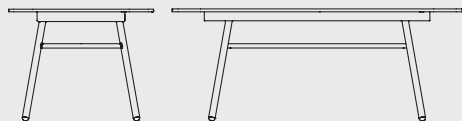

Yo!

CB4812-FD 90 E
Ø90 H75 cm

CB4812-FD 120 E
Ø120 H75 cm

CB4812-FR 160 E
160x90 H75 cm

CB4812-FS 160 E
160x90 H75 cm

CB4812-FR 200 E
200x100 H75 cm

CB4812-FS 200 E
200x100 H75 cm

CB4812-FSH 70 E
70x70 H90 cm

struttura | frame

alluminio | aluminium

piano | top

HPL

bordo anima nera
edge black core

Eco-Stone

ceramica | ceramic

NOTE: Finishes/versions of this product are included in the Quick Ship Program. To find out which ones, please consult the US Price List and look for the icon.

NOTA: per le combinazioni disponibili consultare il listino prezzi. | **NOTE:** please check all available combinations in the price list.

Yo! CB4812-FD 120 E
tavolo fisso | alluminio P8L tinto opaco /
ceramica P20C ardesia bianca
non-extending table | aluminium P8L matt
thyme green / ceramic P20C slate white