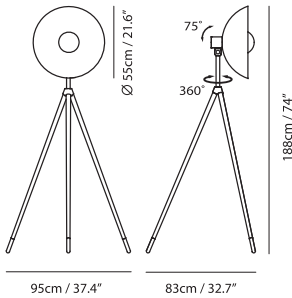

By Chen, Chao Cheng 陳昭成

matt black + copper cap + oak wood tripod

matt black + copper cap + black wood tripod

Apollo Mega Floor

Model
SLD-3655MFTE

Material
aluminum, oak

Light Source
LED 17W 2700K CRI90 1210lm

Feature
touch dimmer switch

Weight
8.8kg / 19.4lb

Cord
460cm / 181.1"

Color
matt black + copper cap + oak wood tripod
matt black + copper cap + black wood tripod