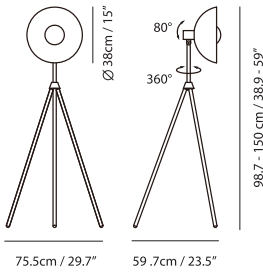

The simple yet eye-catching APOLLO aims to make a big impression in any space. The oversize shade embraces and reflects light at the same time, preventing the light from being visible and causing glare. Available in two sizes, the mega floor version comes with wooden tripods (in two colors), while the standard version comes with steel tripod in black. Both versions come equip with touch-dimmer controls (located behind the shade), allowing users to enjoy flexible modes similar to the idiosyncrasies found in natural light.

By Chen, Chao Cheng 陳昭成

matt black + copper cap + black steel tripod

Apollo Floor

Model
SLD-3638MFTE

Material
aluminum, steel

Light Source
LED 13W 2700K CRI90 1105lm

Feature
touch dimmer switch

Weight
6.5kg / 14.4lb

Cord
330cm / 129.9"

Color
matt black + copper cap + black steel tripod