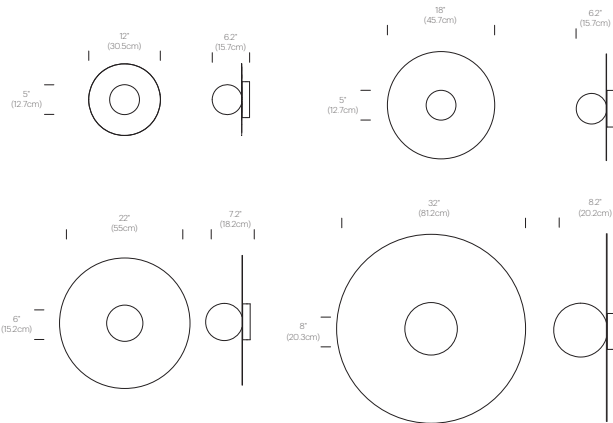

Bola Flush 32 (Gunmetal):	BOLA FSH 32 GUN
Bola Flush 32 (Gloss White/Chrome):	BOLA FSH 32 WHT
Bola Flush 32 (Matte Black):	BOLA FSH 32 BLK
Bola Flush Standoff	BOLA FSH STAND

FINISHES

BOLA DISC

DIMENSIONS

BOLA DISC FLUSH 12, 18, 22, 32

LIGHT CONTROL

Hard-wired, 0-10V and ELV compatible

FEATURES

SPECIFICATIONS

Available Upon Request
Luminosity: 290Lm (12"), 290Lm (18"), 800Lm (22"), 1625Lm (32")
Luminaire Efficacy: 65 Lumens/Watt (average)
Color Rendition Index: 95 CRI
50K hour lifespan
Cord Length: 8.9' (2.7m) (Field cuttable)
1 year warranty

CERTIFICATIONS

Intertek

PACKAGING WEIGHT AND DIMENSIONS

Bola Disc 12	4LBS	15" X 15" X 7"
(Steel Shade)	1.8KG	38cm X 38cm X 18cm
Bola Disc 12	2.4LBS	15" X 15" X 7"
(White Aluminum Shade)	1.1KG	38cm X 38cm X 18cm
Bola Disc 18	8.6LBS	20.75" X 20.75" X 8"
(Steel Shade)	3.9KG	53cm X 53cm X 20cm
Bola Disc 18	6.75LBS	20.75" X 20.75" X 8"
(White Aluminum Shade)	3KG	53cm X 53cm X 20cm
Bola Disc 22	12.25LBS	24" X 24" X 10"
(Steel Shade)	5.6KG	61cm X 61cm X 25cm
Bola Disc 22	9LBS	24" X 24" X 10"
(White Aluminum Shade)	4.1KG	61cm X 61cm X 25cm
Bola Disc 32	23.8LBS	34.5" X 34.5" X 10.5"
(Steel Shade)	10.8KG	87.6cm X 87.6cm X 27cm
Bola Disc 32	17.5LBS	34.5" X 34.5" X 10.5"
(White Aluminum Shade)	7.9KG	87.6cm X 87.6cm X 27cm

NOTES

Pablo