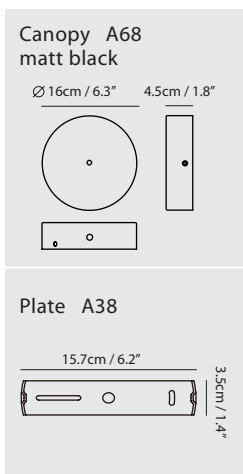

champagne gold

matt black

Measurement : centimeter / inches

Konnect Pendant PL4

Model
SLD-3983PL4

Material
steel, PC

Light Source
LED 4 x 5.5W 3000K CRI98 1052lm

Dimming
0-10V

Weight
1.8kg / 3.9lb

- Color**
-  champagne gold + matt black canopy
 -  matt black + matt black canopy