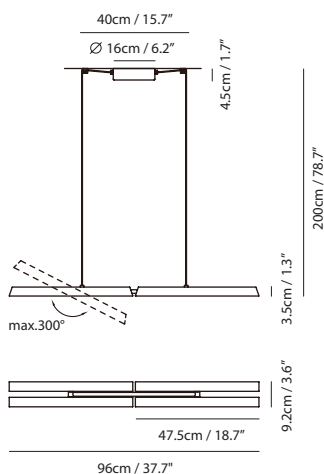

champagne gold

matt black

Measurement : centimeter / inches

Konnect Pendant PL4

Model
SLD-3983PL4

Material
steel, PC

Light Source
LED 4 x 5.5W 3000K CRI98 1052lm

Dimming
0-10V

Weight
1.8kg / 3.9lb

- Color**
-  champagne gold + matt black canopy
 -  matt black + matt black canopy