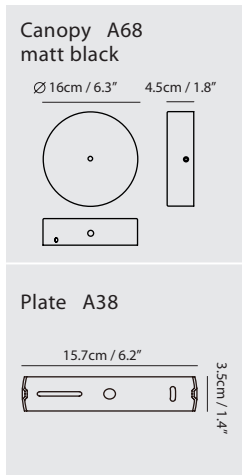

KONNECT

SEEDDESIGN

www.SeedDesignUSA.com

champagne gold

matt black

Measurement : centimeter / inches

Konnect Pendant PL6

Model
SLD-3983PL6

Material
steel, PC

Light Source
LED 6 x 5.5W 3000K CRI98 1529lm

Dimming
0-10V

Weight
2.5kg / 5.5lb

- Color**
-  champagne gold + matt black canopy
 -  matt black + matt black canopy