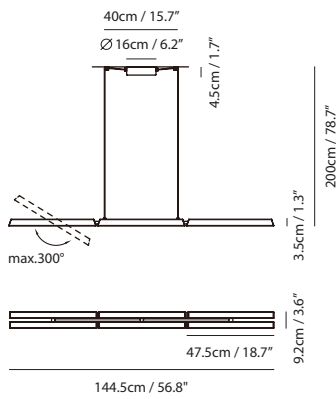

KONNECT

SEEDDESIGN

www.SeedDesignUSA.com

champagne gold

matt black

Measurement : centimeter / inches

Konnect Pendant PL6

Model
SLD-3983PL6

Material
steel, PC

Light Source
LED 6 x 5.5W 3000K CRI98 1529lm

Dimming
0-10V

Weight
2.5kg / 5.5lb

- Color**
-  champagne gold + matt black canopy
 -  matt black + matt black canopy