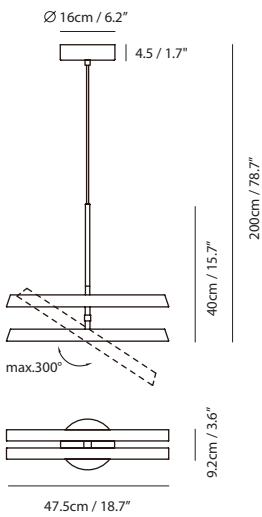

By Chang, Huan Rou 張幻柔

champagne gold

matt black

Measurement : centimeter / inches

**Konnect Pendant PV4**

**Model**  
SLD-3983PV4

**Material**  
steel, PC

**Light Source**  
LED 4 x 5.5W 3000K CRI98 949lm

**Dimming**  
0-10V

**Weight**  
1.8kg / 3.9lb

**Color**

-  champagne gold + matt black canopy
-  matt black + matt black canopy

\*Quick-Release Jack allow the light direction to be oriented upwards or downwards at time of installation. Release the bottom half of the pendant to change light orientation.