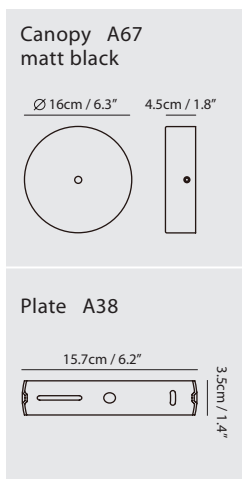

By Chang, Huan Rou 張幻柔

champagne gold

matt black

Measurement : centimeter / inches

**Konnect Pendant PV4**

**Model**  
SLD-3983PV4

**Material**  
steel, PC

**Light Source**  
LED 4 x 5.5W 3000K CRI98 949lm

**Dimming**  
0-10V

**Weight**  
1.8kg / 3.9lb

**Color**

-  champagne gold + matt black canopy
-  matt black + matt black canopy

\*Quick-Release Jack allow the light direction to be oriented upwards or downwards at time of installation. Release the bottom half of the pendant to change light orientation.