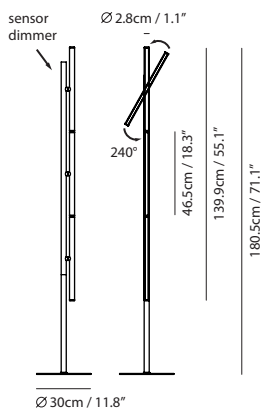

shiny black

chrome + shiny black

LISA Floor

Model
SLD-465F3E

Material
steel, aluminum, PC diffuser

Light Source
LED 3 x 7W 2700K 706lm CRI98

Feature
optic sensor dimmer

Weight
5.4kg / 11.9lb

Cord
200cm / 78.7"

Color

- shiny black
- chrome + shiny black