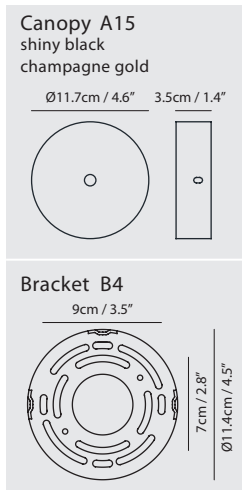

shiny black

chrome + shiny black

champagne gold

LISA Wall

Model
SLD-465W

Material
steel, aluminum, PC diffuser

Light Source
LED 1 x 5W 2700K 148.6lm CRI98

Driver
Built-in dimmable driver
(triac dimming)

Weight
0.6kg / 1.3lb

- Color**
- shiny black
 - chrome + shiny black
 - champagne gold