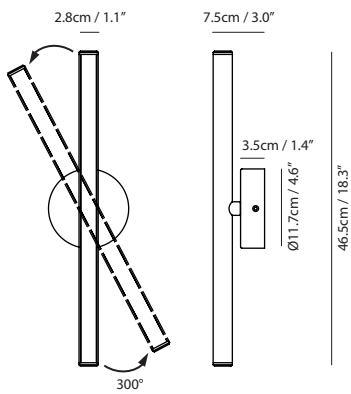

shiny black

chrome + shiny black

champagne gold

LISA Wall

Model
SLD-465W

Material
steel, aluminum, PC diffuser

Light Source
LED 1 x 5W 2700K 148.6lm CRI98

Driver
Built-in dimmable driver
(triac dimming)

Weight
0.6kg / 1.3lb

- Color**
- shiny black
 - chrome + shiny black
 - champagne gold