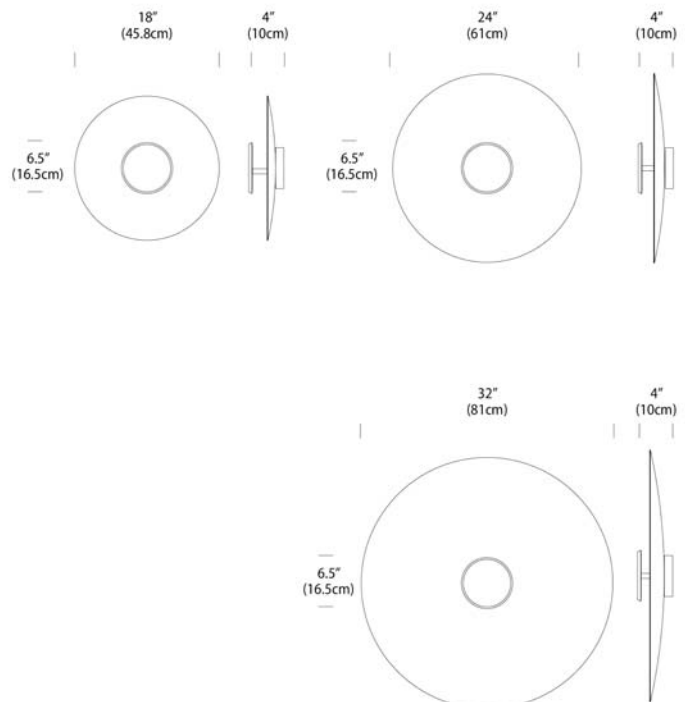

DIMENSIONS

SKY DOME FLUSH METAL

PACKAGING WEIGHT AND DIMENSIONS

Information coming soon.

NOTES

Custom requests can be considered on volume orders

Pablo