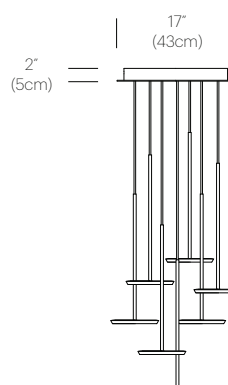

Luminaire Efficacy : 70 Lumens/Watt

Color Rendition Index : 90 CRI

50K hour lifespan

Cable length : 10' (305cm)(Field cuttable)

1 year warranty

CERTIFICATIONS

PACKAGING WEIGHT AND DIMENSIONS

Sky Solo lamp	3.1LBS	19" X 102" X 24"
	1.4KGS	48cm X 26cm X 6cm
Chandelier canopy 17":	15LBS	22" X 22" X 6"
	6.8KGS	56cm X 56cm X 15cm
Chandelier canopy 26":	30LBS	32" X 32" X 6"
	13.6KGS	81cm X 81cm X 15cm

DIMENSIONS

SKY CHANDELIER 3

SKY CHANDELIER 5

SKY CHANDELIER 7

SKY CHANDELIER 13

SKY CHANDELIER CANOPY 3, 5, 7

SKY CHANDELIER CANOPY 13