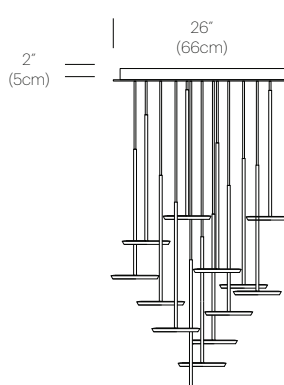

Luminaire Efficacy : 70 Lumens/Watt

Color Rendition Index : 90 CRI

50K hour lifespan

Cable length : 10' (305cm)(Field cuttable)

1 year warranty

CERTIFICATIONS

PACKAGING WEIGHT AND DIMENSIONS

Sky Solo lamp	3.1LBS	19" X 102" X 24"
	1.4KGS	48cm X 26cm X 6cm
Chandelier canopy 17":	15LBS	22" X 22" X 6"
	6.8KGS	56cm X 56cm X 15cm
Chandelier canopy 26":	30LBS	32" X 32" X 6"
	13.6KGS	81cm X 81cm X 15cm

DIMENSIONS

SKY CHANDELIER 3

SKY CHANDELIER 5

SKY CHANDELIER 7

SKY CHANDELIER 13

SKY CHANDELIER CANOPY 3, 5, 7

SKY CHANDELIER CANOPY 13