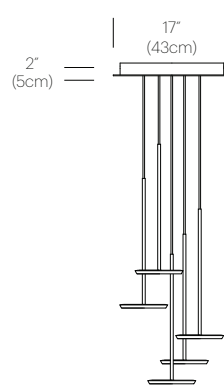

Luminaire Efficacy : 70 Lumens/Watt

Color Rendition Index : 90 CRI

50K hour lifespan

Cable length : 10' (305cm)(Field cuttable)

1 year warranty

CERTIFICATIONS

PACKAGING WEIGHT AND DIMENSIONS

Sky Solo lamp	3.1LBS	19" X 102" X 24"
	1.4KGS	48cm X 26cm X 6cm
Chandelier canopy 17":	15LBS	22" X 22" X 6"
	6.8KGS	56cm X 56cm X 15cm
Chandelier canopy 26":	30LBS	32" X 32" X 6"
	13.6KGS	81cm X 81cm X 15cm

DIMENSIONS

SKY CHANDELIER 3

SKY CHANDELIER 5

SKY CHANDELIER 7

SKY CHANDELIER 13

SKY CHANDELIER CANOPY 3, 5, 7

SKY CHANDELIER CANOPY 13