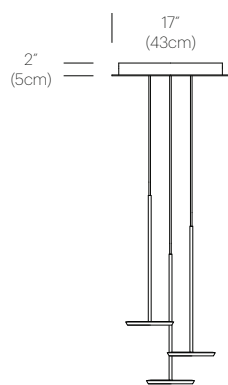

Luminaire Efficacy : 70 Lumens/Watt

Color Rendition Index : 90 CRI

50K hour lifespan

Cable length : 10' (305cm)(Field cuttable)

1 year warranty

CERTIFICATIONS

PACKAGING WEIGHT AND DIMENSIONS

Sky Solo lamp	3.1LBS	19" X 102" X 24"
	1.4KGS	48cm X 26cm X 6cm
Chandelier canopy 17":	15LBS	22" X 22" X 6"
	6.8KGS	56cm X 56cm X 15cm
Chandelier canopy 26":	30LBS	32" X 32" X 6"
	13.6KGS	81cm X 81cm X 15cm

DIMENSIONS

SKY CHANDELIER 3

SKY CHANDELIER 5

SKY CHANDELIER 7

SKY CHANDELIER 13

SKY CHANDELIER CANOPY 3, 5, 7

SKY CHANDELIER CANOPY 13