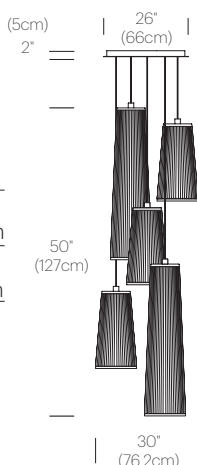

LIGHT CONTROL

Hard-wired

FEATURES

Ships flat-packed
Full-range dim

SPECIFICATIONS

Voltage: 120V or 240V 50/60Hz
Fire retardant polyester fabric
Cable length: 13' (396cm) from lamp to dimmer (Field Cuttable for pendant),
6' (183cm) from dimmer to plug
1 year warranty

CERTIFICATIONS

UL listed components

PACKAGING WEIGHT AND DIMENSIONS

Solis 24/48/72:	8.6LBS	14.5" X 13.5" X 8.5"
	3.9KGS	37cm X 34cm X 22cm
Chandelier canopy 26":	30LBS	32" X 32" X 6"
	13.6KGS	81cm X 81cm X 15cm

NOTES

Custom requests can be considered on volume orders

FINISHES

DIMENSIONS

SOLIS CHANDELIER 3 (24")

SOLIS CHANDELIER 3 (48")

SOLIS CHANDELIER 3 (72")

SOLIS CHANDELIER 5 (24"/48")

SOLIS CHANDELIER 5 (48"/72")

CHANDELIER CANOPY 26"