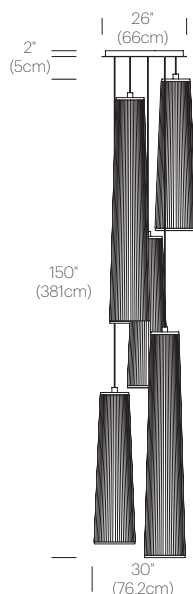

LIGHT CONTROL

Hard-wired

FEATURES

Ships flat-packed
Full-range dim

SPECIFICATIONS

Voltage: 120V or 240V 50/60Hz
Fire retardant polyester fabric
Cable length: 13' (396cm) from lamp to dimmer (Field Cuttable for pendant),
6' (183cm) from dimmer to plug
1 year warranty

CERTIFICATIONS

UL listed components

PACKAGING WEIGHT AND DIMENSIONS

Solis 24/48/72:	8.6LBS	14.5" X 13.5" X 8.5"
	3.9KGS	37cm X 34cm X 22cm
Chandelier canopy 26":	30LBS	32" X 32" X 6"
	13.6KGS	81cm X 81cm X 15cm

NOTES

Custom requests can be considered on volume orders

FINISHES

DIMENSIONS

SOLIS CHANDELIER 3 (24")

SOLIS CHANDELIER 3 (48")

SOLIS CHANDELIER 3 (72")

SOLIS CHANDELIER 5 (24"/48")

SOLIS CHANDELIER 5 (48"/72")

CHANDELIER CANOPY 26"