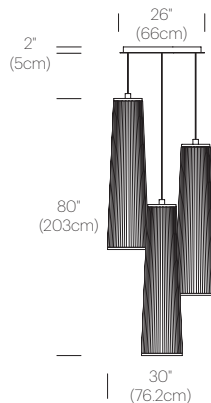

LIGHT CONTROL

Hard-wired

FEATURES

Ships flat-packed
Full-range dim

SPECIFICATIONS

Voltage: 120V or 240V 50/60Hz
Fire retardant polyester fabric
Cable length: 13' (396cm) from lamp to dimmer (Field Cuttable for pendant),
6' (183cm) from dimmer to plug
1 year warranty

CERTIFICATIONS

UL listed components

PACKAGING WEIGHT AND DIMENSIONS

Solis 24/48/72:	8.6LBS	14.5" X 13.5" X 8.5"
	3.9KGS	37cm X 34cm X 22cm
Chandelier canopy 26":	30LBS	32" X 32" X 6"
	13.6KGS	81cm X 81cm X 15cm

NOTES

Custom requests can be considered on volume orders

FINISHES

DIMENSIONS

SOLIS CHANDELIER 3 (24")

SOLIS CHANDELIER 3 (48")

SOLIS CHANDELIER 3 (72")

SOLIS CHANDELIER 5 (24"/48")

SOLIS CHANDELIER 5 (48"/72")

CHANDELIER CANOPY 26"