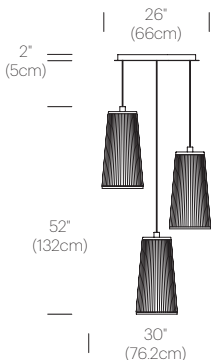

CERTIFICATIONS

UL listed components

PACKAGING WEIGHT AND DIMENSIONS

Solis 24/48/72:	8.6LBS	14.5" X 13.5" X 8.5"
	3.9KGS	37cm X 34cm X 22cm
Chandelier canopy 26":	30LBS	32" X 32" X 6"
	13.6KGS	81cm X 81cm X 15cm

NOTES

Custom requests can be considered on volume orders

FINISHES

DIMENSIONS

SOLIS CHANDELIER 3 (24")

SOLIS CHANDELIER 3 (48")

SOLIS CHANDELIER 3 (72")

SOLIS CHANDELIER 5 (24"/48")

SOLIS CHANDELIER 5 (48"/72")

CHANDELIER CANOPY 26"