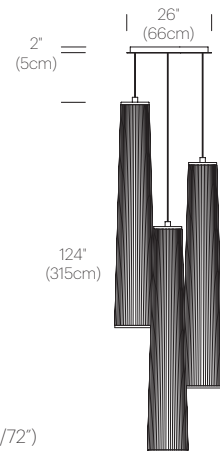

LIGHT CONTROL

Hard-wired

FEATURES

Ships flat-packed
Full-range dim

SPECIFICATIONS

Voltage: 120V or 240V 50/60Hz
Fire retardant polyester fabric
Cable length: 13' (396cm) from lamp to dimmer (Field Cuttable for pendant),
6' (183cm) from dimmer to plug
1 year warranty

CERTIFICATIONS

UL listed components

PACKAGING WEIGHT AND DIMENSIONS

Solis 24/48/72:	8.6LBS	14.5" X 13.5" X 8.5"
	3.9KGS	37cm X 34cm X 22cm
Chandelier canopy 26":	30LBS	32" X 32" X 6"
	13.6KGS	81cm X 81cm X 15cm

NOTES

Custom requests can be considered on volume orders

FINISHES

DIMENSIONS

SOLIS CHANDELIER 3 (24")

SOLIS CHANDELIER 3 (48")

SOLIS CHANDELIER 3 (72")

SOLIS CHANDELIER 5 (24"/48")

SOLIS CHANDELIER 5 (48"/72")

CHANDELIER CANOPY 26"