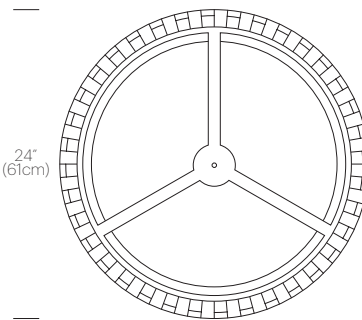

NOTES

Custom requests can be considered on volume orders

SOLIS DRUM 24