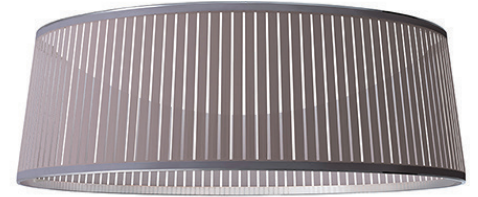

SOLIS DRUM FLUSH 24/36

DESCRIPTION

The Solis Drum Flush is the latest addition to the elegant Solis Family. Featuring a uniquely engaging blend of light and shadow, Solis Drum Flush is made of laser cut polyester fabric combined with a stainless steel top and bottom ring construction that allows the shade to hang under tension. Solis Drum Flush also employs a stunning LED dome diffuser that spans across the full diameter of the top ring, radiating light down and sideways to cast shimmering warm patterns onto the space that surrounds it. The effect is a sense of weightlessness that invites a new kind of relationship with the light source. Perfect over a dining table, an entryway or in large groupings.

FIXTURE TYPE

Ceiling

LIGHT SOURCE

High-output LED array

PRODUCT CODES

Solis Drum 24 (White):	SOLI DR FSH 24 WHT
Solis Drum 24 (Black):	SOLI DR FSH 24 BLK
Solis Drum 24 (Brown):	SOLI DR FSH 24 BRN
Solis Drum 24 (Silver):	SOLI DR FSH 24 SLV
Solis Drum 36 (White):	SOLI DR FSH 36 WHT
Solis Drum 36 (Black):	SOLI DR FSH 36 BLK
Solis Drum 36 (Brown):	SOLI DR FSH 36 BRN
Solis Drum 36 (Silver):	SOLI DR FSH 36 SLV

FEATURES

- Ships flat-packed
- Full-range dim with ELV dimmers
- Fire retardant polyester fabric

SPECIFICATIONS

- Voltage: 120-277V 50-60Hz
- Power Consumption: 35W(24") 80W(36")
- Color Temperature: 2700K
- Note: 3000K/3500K models Available upon Request
- Luminosity: 2500 Lumens (24") 5600 Lumens (36")
- Luminaire efficacy: 71 Lumens/Watt
- Color Rendition Index: 85 CRI
- 50K hour lifespan
- Cable length: 10' (305cm) (Field Cuttable)