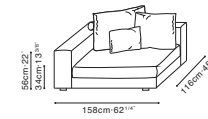

CASA

C0102003 + C0102015 + C0102004

45" DEPTH CASA STOCK COMPONENTS

Components

C0102003 / C0102004
LAF Sofa / RAF Sofa

C0102010
Armless Sofa

C0102016
Ottoman

Sample Configurations