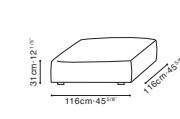

CASA

C0102003 + C0102015 + C0102004

45" DEPTH CASA STOCK COMPONENTS

Components

C0102003 / C0102004
LAF Sofa / RAF Sofa

C0102010
Armless Sofa

C0102016
Ottoman

Sample Configurations