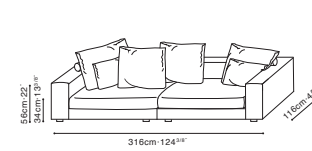

Sample Configurations

C0102003 + C0102004