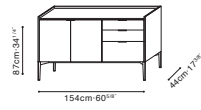

C04H0819 Cabinet