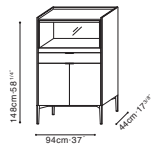

C04H0811 Cabinet