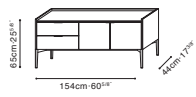

MATRIX STOCK COMPONENTS

C04H0802 Cabinet