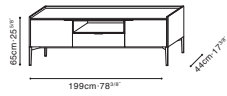

C04H0803 (High Feet) Cabinet