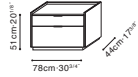

C04H0816 Cabinet