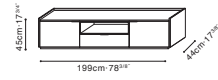

C04H0803 (Low Feet) Cabinet