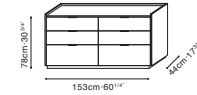

C04H0818 Cabinet