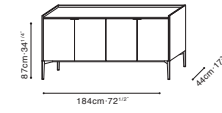

C04H0808 Cabinet