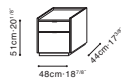

C04H0815 Cabinet