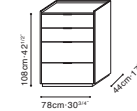

C04H0817 Cabinet