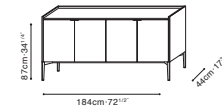

C04H0808 Cabinet