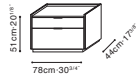

C04H0816 Cabinet