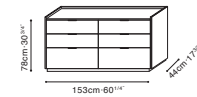

C04H0818 Cabinet