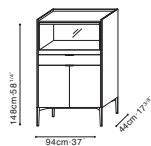

C04H0811 Cabinet