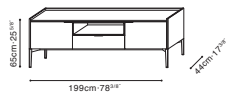

C04H0803 (High Feet) Cabinet