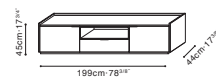

C04H0803 (Low Feet) Cabinet